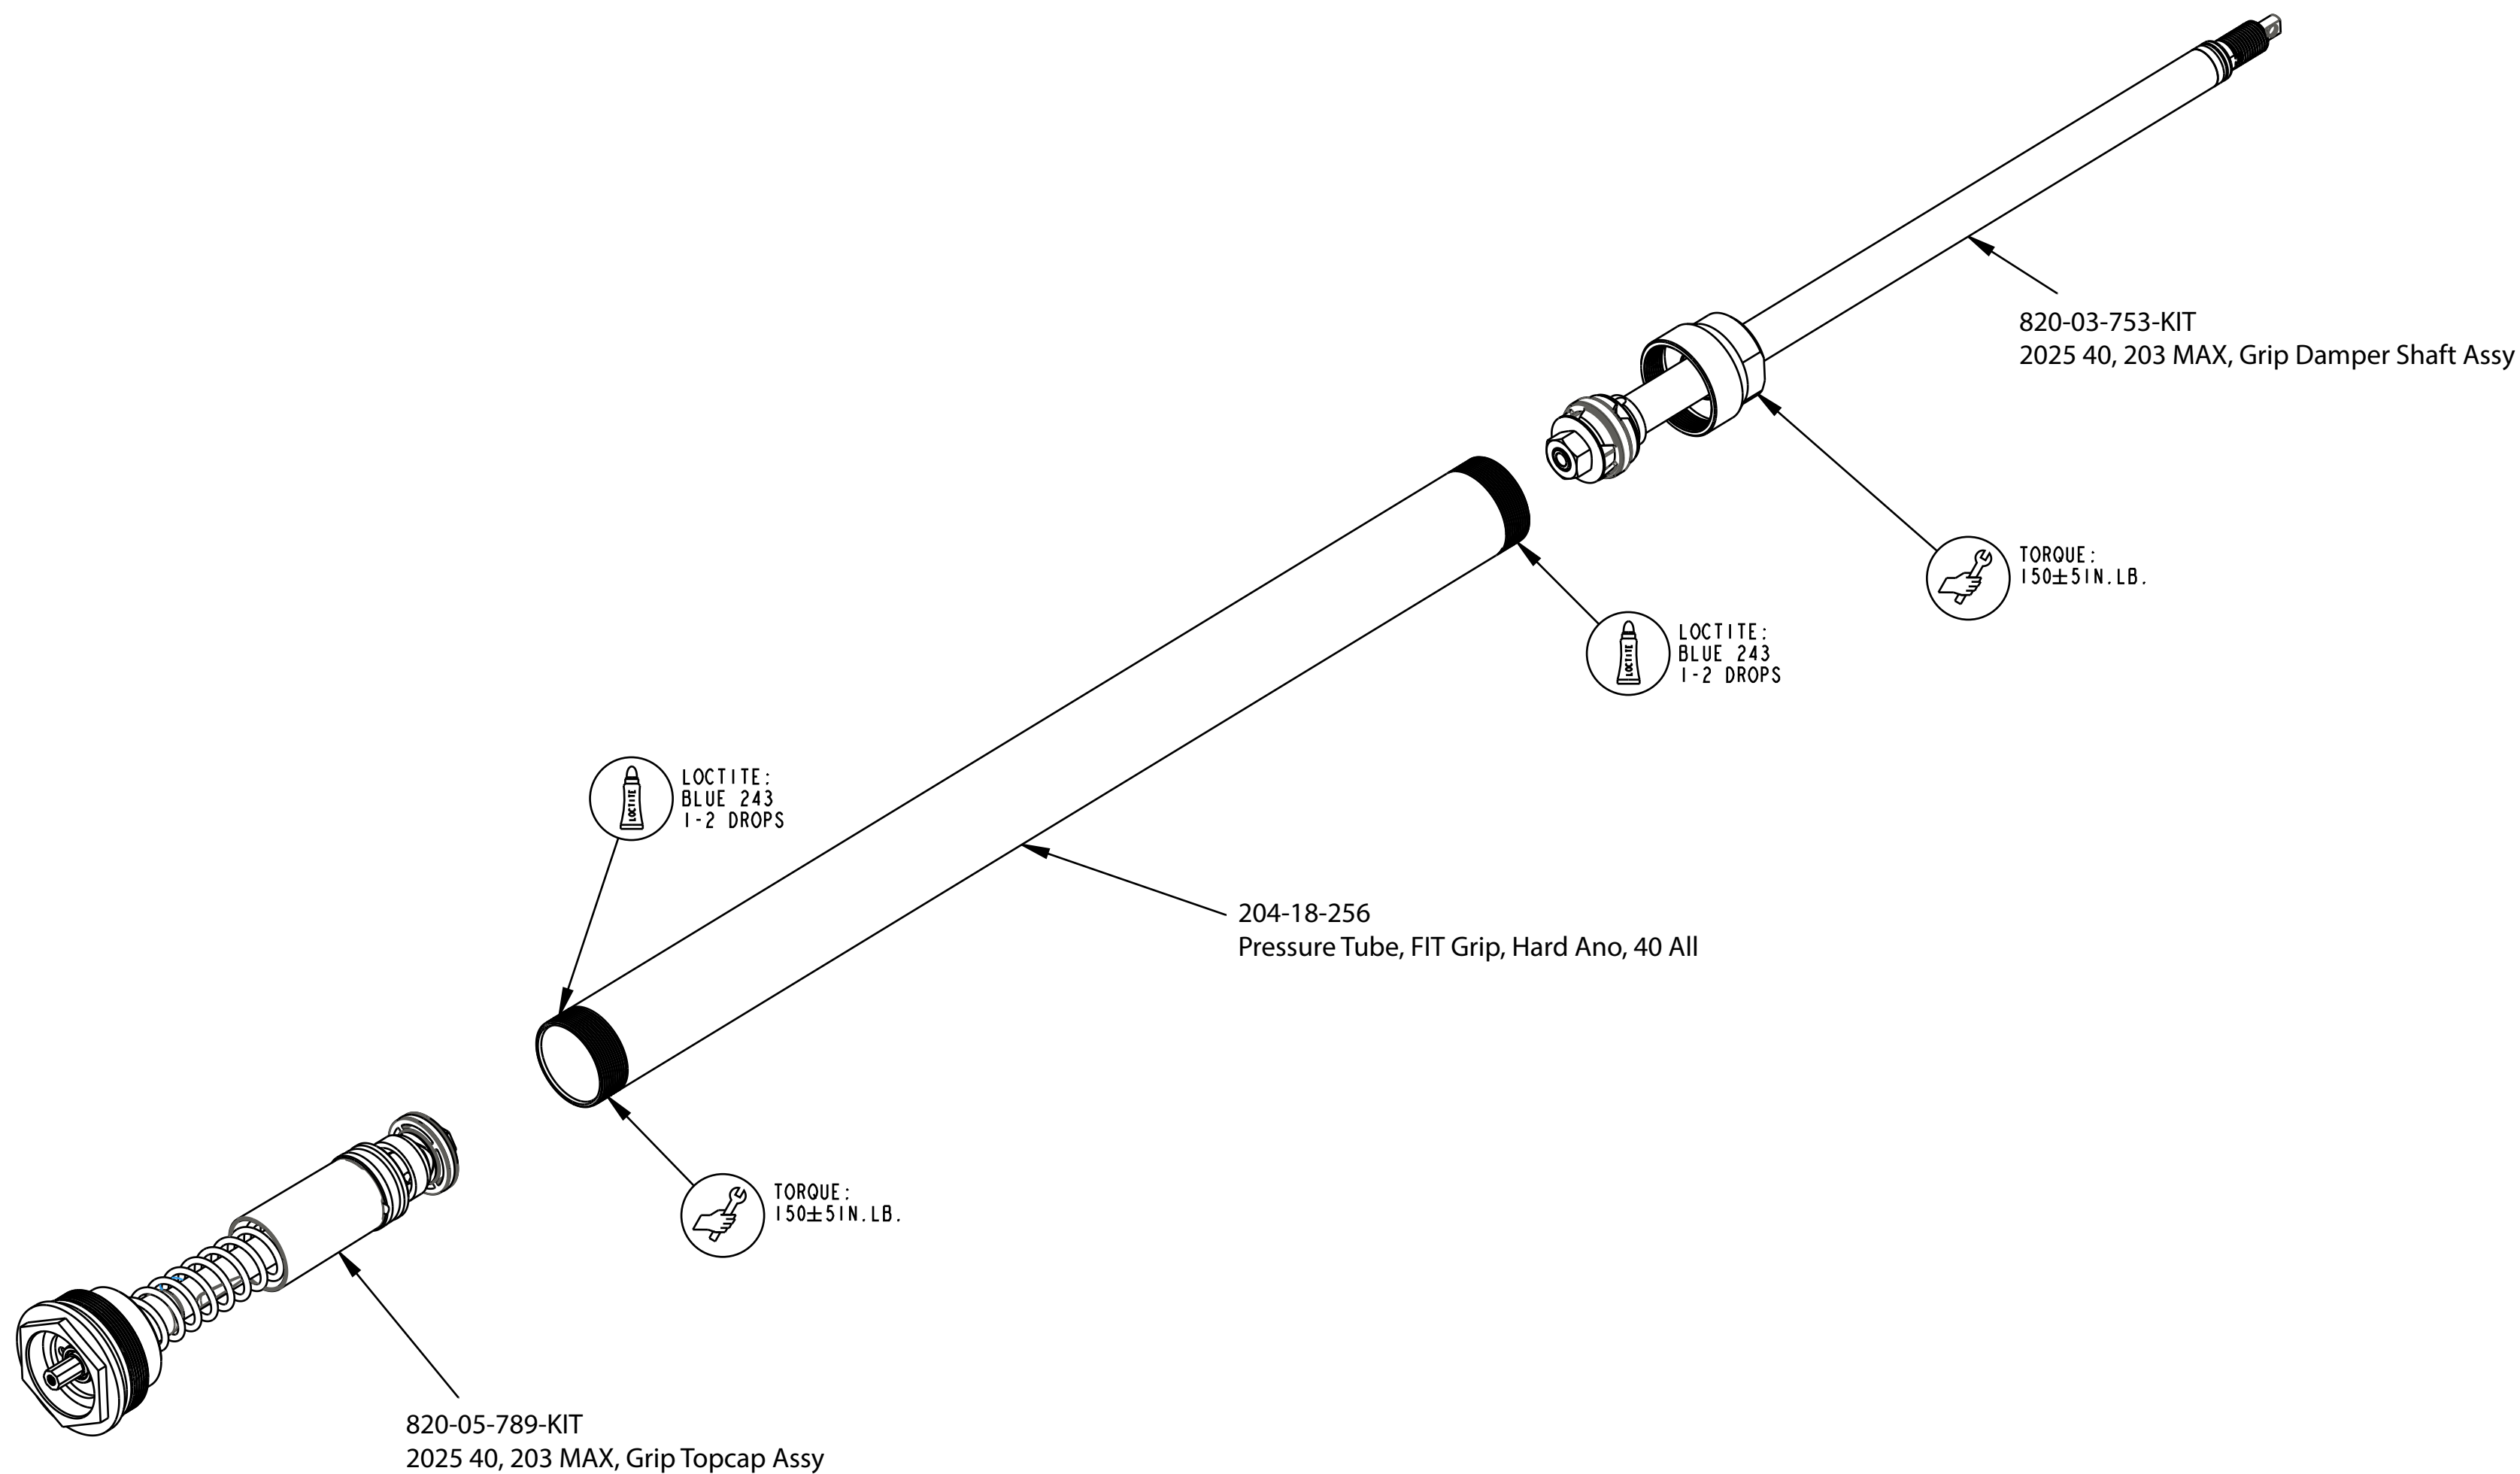

B

B

A

A

- PROPRIETARY -
THIS DOCUMENT CONTAINS CONFIDENTIAL, PROPRIETARY INFORMATION
THAT IS FOX PROPERTY. DO NOT DISCLOSE TO OR DUPLICATE
FOR OTHERS EXCEPT AS AUTHORIZED BY FOX.

		FOX Factory, Inc.	Ph 831-768-1100
		130 Hangar Way, Watsonville, CA 95076 USA	Fax 831-768-9312
TITLE			
2025 40, 203 MAX, Grip Cart Assy			
SIZE DWG. NO.			
C			
PLOT SCALE 0.75:1		SHEET 1 OF 1	